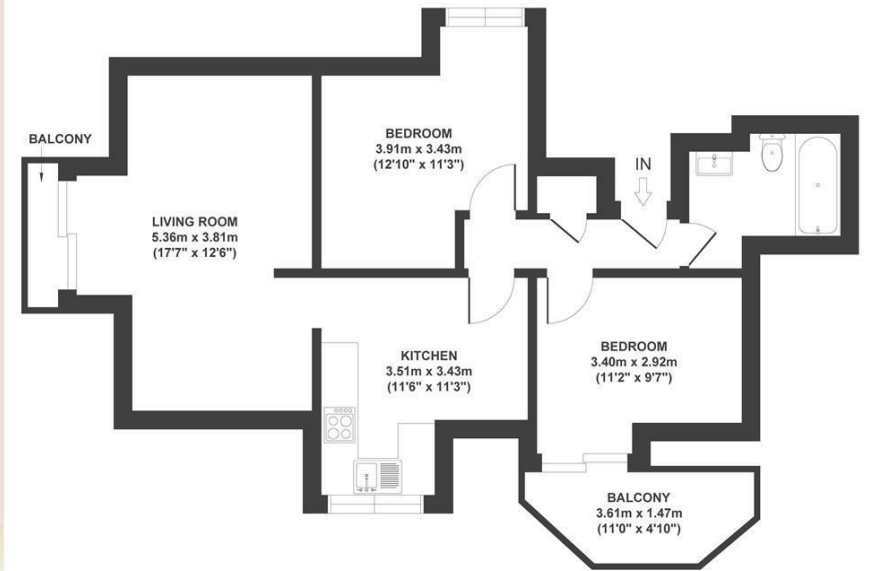

Boardwalk

# Chessel Street

, BRISTOL

## Chessel Heights BEDMINSTER

APPROXIMATE FLOOR AREA  
63 SQM / 682 SQFT

TOP FLOOR

Boardwalk

# Chessel Street , BRISTOL

£290,000

2 Bedrooms

BS3 3DS

1 Bathrooms

*"We love the light, character, and breathtaking views offered from the flat. From hot air balloons over the city to sunset dinners with the suspension bridge lights beyond."*